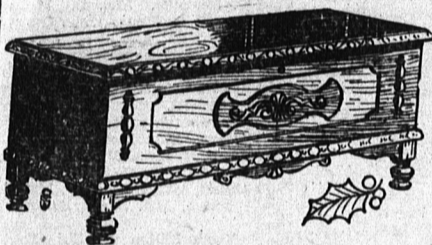

$1 DOWN and "She" will get this

CEDAR CHEST

We're proud of our collection this season. Hondericks, Red Seal, and Lane's—all noted for affording perfect protection. Beautiful designs in combination of Oriental Woods. Come and see them—you'll be amazed at our splendid values.

16.95 19.50 22.50 25.00 up