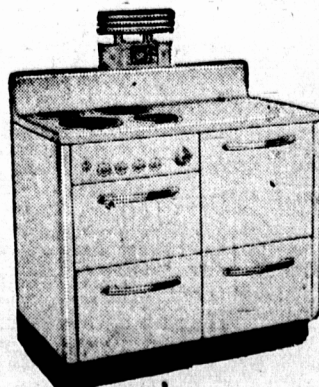

"WHERE OLD FRIENDS MEET"

Buy Your New Enterprise On
HOLMAN'S MONTHLY PAYMENT PLAN

ONLY 10% DOWN

Up To 18 Months To Pay Balance