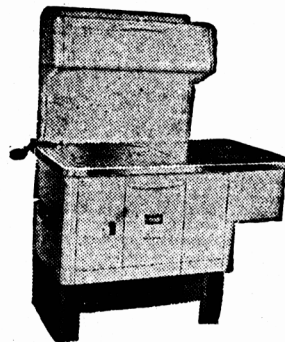

Only "ENTERPRISE" Canada's Most Beautiful Range Gives You ALL These Features ---

- (1) Matchless Cooking and Baking.
- (2) Fast, Even Heating.
- (3) Surpassing Beauty in the Streamlined Style.
- (4) Airplane Type Oven Heat Indicator.
- (5) Easy Cleaning with Flush Type Shelves and Closets.
- (6) Long Life from Heavy Bodies with Reinforced Chassis.
- (7) Roomy Fire Box Designed for Fuel Economy.

Be Wise
Buy Enterprise

**Imagine!
A Whole Set of Smart,
New Aluminumware
FREE With Your
Enterprise Range!**

Your Kitchen will really and truly be Modern—with a brand new Enterprise Range and a brand new set of Aluminumware Cooking Utensils. This 12-piece set, which would usually cost you \$16.30, consists of a 6-quart covered Pot, a Potato Pot, a 2 1/4 quart and a 4 1/4 quart Sauce Pan, two covered Sauce Pans, a Double Boiler, a 4 1/4 quart Kettle, two Pans, a Covered Roaster and either a Tea Pot or Coffee Percolator—all of gleaming Economy Aluminumware. This Premium is well, well worth having AND it's given absolutely FREE to the purchaser of each and every Enterprise Range during the Special Sale.

Buy ENTERPRISE
And You Buy The BEST!

Why Buy The Ordinary?

There's An Enterprise At Every Popular Price!
(COAL - WOOD - OIL - ELECTRIC MODELS)

Enterprise "Valiant" Cast Iron Range with high closet	107.00	Enterprise "Enamelled Coronet" Range with high closet	163.50
Enterprise "Standard Capital" Range with high closet	109.50	Enterprise "Enamelled Victory" Range, Cast Iron with reservoir and high closet	174.00
Enterprise "Standard Capital" Range with reservoir and high closet	117.50	Enterprise "Enamelled Coronet" Range with reservoir and high closet	192.00
Enterprise "Enamelled Capital" Range with high closet	138.00	Enterprise Oil Range with high closet	253.50
Enterprise "Enamelled Capital" Range with reservoir and high closet	146.25	Enterprise Electric Range, table top model	269.00
Enterprise Combination Coal and Electric Range	299.00		