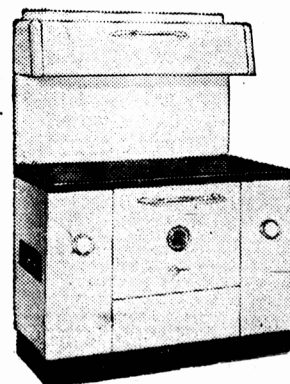

Be Wise
Buy Enterprise

**Imagine!
A Whole Set of Smart,
New Aluminumware
FREE With Your
Enterprise Range!**

Your Kitchen will really and truly be Modern—with a brand new Enterprise Range and a brand new set of Aluminumware Cooking Utensils. This 12-piece set, which would usually cost you \$16.30, consists of a 6-quart covered Pot, a Potato Pot, a 2 1/4 quart and a 4 1/4 quart Sauce Pan, two covered Sauce Pans, a Double Boiler, a 4 1/4 quart Kettle, two Pans, a Covered Roaster and either a Tea Pot or Coffee Percolator—all of gleaming Economy Aluminumware. This Premium is well, well worth having AND it's given absolutely FREE to the purchaser of each and every Enterprise Range during the Special Sale.

Buy ENTERPRISE
And You Buy The BEST!

Why Buy The Ordinary?

There's An Enterprise At Every Popular Price!
(COAL - WOOD - OIL - ELECTRIC MODELS)

Enterprise "Valiant" Cast Iron Range with high closet	107.00	Enterprise "Enamelled Coronet" Range with high closet	163.50
Enterprise "Standard Capital" Range with high closet	109.50	Enterprise "Enamelled Victory" Range, Cast Iron with reservoir and high closet	174.00
Enterprise "Standard Capital" Range with reservoir and high closet	117.50	Enterprise "Enamelled Coronet" Range with reservoir and high closet	192.00
Enterprise "Enamelled Capital" Range with high closet	138.00	Enterprise Oil Range with high closet	253.50
Enterprise "Enamelled Capital" Range with reservoir and high closet	146.25	Enterprise Electric Range, table top model	269.00
Enterprise Combination Coal and Electric Range	299.00		