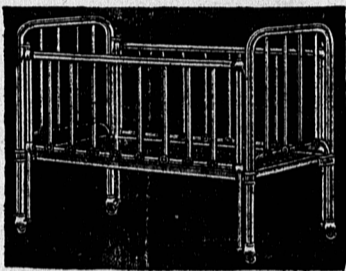

SEE OUR SPECIAL SHOWING OF SOLID OAK WALNUT AND MAHOGANY FURNITURE

3-Piece Kindergarten Set \$1.85

An unusually low price of Children's 3-piece Kindergarten Sets; nicely painted and finished; excellent value special saving at \$1.85

Big Value Oak Centre Table \$1.98

An excellent value in a nicely finished and polished Surface Oak Centre Table; made with neatly turned legs and is big value at our price \$1.98

A BARGAIN

10¢

Look over the following list and note what you can save by shopping at HOLMAN'S this week.

Extra Values

Holman's prices on White Enamel Cribs will surely prove a pleasant surprise to you. These are all of the highest grade construction. Each fitted with link fabric spring. Prices \$7.25, 8.65, 10.00 and 11.50