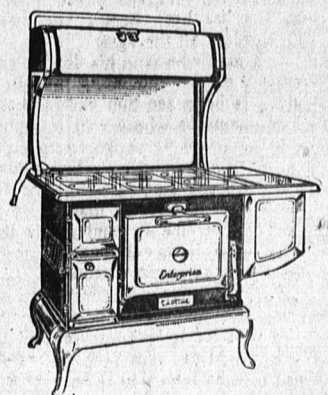

What a timely offer here! Just $1 Now and you get this

ENTERPRISE CAPITAL

Far Above Its Price Class

Quick Fire in the Morning. Roomy Oven. Saves on Fuel. Body of Best Rolled Heavy Steel. Cream Porcelain Enamel Panels. Polished Nickel-plated Trim.

54⁰⁰

$1 DOWN. $5.30 a Month for 10 Months. No Interest.

$1 DOWN every house should have a

Studio Couch

They're so convenient. One double or two single beds made in a jiffy. Solid sleeping comfort. Sturdily built. New designs and coverings.

29⁰⁰

$1 DOWN. $2.80 a Month for 10 Months. No Interest.

Many to choose from up to $49.50

CASH PRICE 29.50