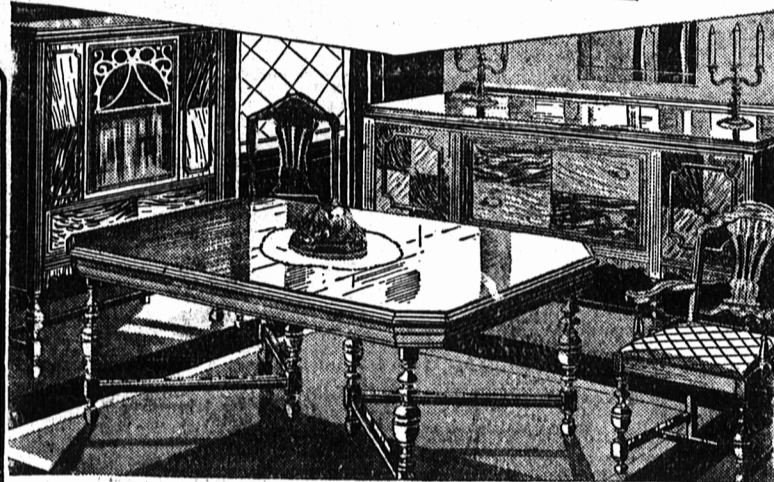

Never Before Such Great Value! Dining Room 9-Piece Suite

We bought a quantity of these Suites and made a big saving which we pass on to you. Suite comprises Buffet, China Cabinet, Extension Table, one Arm Chair and 5 Side Chairs.

$67.50

$6.50 DOWN - $6.20 MONTHLY
10 MONTHLY PAYMENTS NO INTEREST

Buffets

We have a very large stock of Odd Buffets that would be ideal as cupboards. We need the floor space - they've got to go. Take your pick at this unusually low price.

$13.95

Kitchen Chairs

Here's the chance to buy a set of 6 Kitchen Chairs away below what you have always been accustomed to pay. Well made and durable.

6 Chairs for $4.25

Jardinere Stands
25c.

CARD TABLES
Get an extra Card Table for your next Bridge Party. Newest styles. **$1.39**
Price .....

Pictures
Wide Assortment
49c.

USE THE CONVENIENT
HOLMAN HOME PLAN
ONE PRICE - THE CASH PRICE
10% NOW BALANCE IN 10 EQUAL MONTHLY PAYMENTS
NOTHING ADDED - NO INTEREST

HOLMAN'S
BOTH STORES
SUMMERSIDE - CHARLOTTETOWN

Two Outstanding Bargains in Roofing

GREEN SLATE SURFACE ROOFING

You'll Have to Shop Early for These! Excellent Quality. Nails and cement included. Quantity is limited at this amazingly low price. Per Roll **$1.98**

RUBBER ROOFING

Full weight and with heavy and durable surface. This kind also limited in quantity.

2 ply **$1.88**
3 ply **$1.70**

Prices Slashed on Airtight Wood Heaters

Of heavy blued steel with inside steel lining. Powerful heaters.

20 ins. Regular $8.95 ..... **$2.98**
22 ins. Regular $4.95 ..... **$3.88**
24 ins. Regular $6.50 ..... **$4.78**

3 Marvellous Reductions MARCONI RADIOS

Thoroughly re-conditioned Console Models in excellent working order. Beautiful cabinets each having a 6-tube Chassis. Complete with tested tubes. There are 3 only. You'll have to be on hand early for one of these specials **$19.00**

$2 Allowance

$2 allowance for your old lamp or lantern, kerosene or gas, and regardless of its condition. This Offer Good for Limited Time Only!

COLEMAN LAMPS Princess "Instant Lite"

Lamp **$5.95**
Lamp Lantern **$6.95**
Price **$7.95**
Allowance $2.00 ..... **$2.00**

You Pay . **$8.95** **$4.95** **$5.95**

Potato Scoops

Correct shape with 8 best-tempered strong steel tines. Reg. $2.85 ..... **$1.98**

Chemical Closets

Included - Grey Enamel Container with mahogany seat, galvanized receptacle, pipe, elbows, flue reducer, toilet paper and holder, and ONE GALLON CHEMICAL PREPARATION - Get one for the Cold Winter. **$6.39**

Never Slip Horseshoes
All sizes. Without Calks. Per pound ..... **10c.**

Horse Collars
Russet leather face, black rim **$1.98**