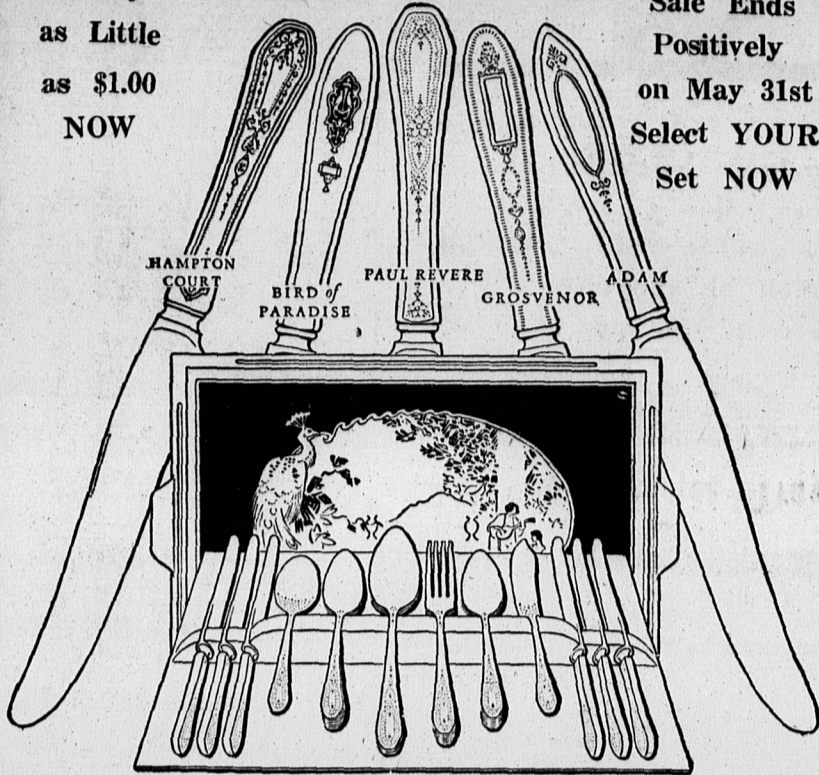

Holman's Have Been Home Furnishers Since 1857

HOLMAN'S COMMUNITY PLATE

You Pay as Little as $1.00 NOW

Sale Ends Positively on May 31st Select YOUR Set NOW

CLUB PLAN SALE

There is no more finely made silverware than COMMUNITY PLATE. It is guaranteed to give a lifetime of superb service. In the beauty of its designs it is unequalled. Five charming patterns are offered for your choice. Only in "Community" can you get the marvelous De Luxe Stainless Knife—with a steel blade sharp as a carver, impervious to stain or tarnish, and at the same time bright as silver!

ONE WEEK ONLY
MAY 25th. TO MAY 31st.

Here is the Plan!

YOU SELECT all the beautiful COMMUNITY PLATE you desire.
YOU PAY as little as $1.00 now, according to the amount of your purchase, and then a small sum weekly.
YOU RECEIVE the silverware at once, and best of all, pay only our regular cash prices!

—See the New Bridal Chest

Alongside is shown the new BRIDAL CHEST fitted with 26 pieces of beautiful "ADAM" pattern, Community Plate, comprising:—6 Tea Spoons, 6 Dessert Spoons, 6 Knives, 6 Forks, 1 Butter Knife and 1 Sugar Spoon. Complete $37.50

Or you can have the Honeymoon Chest in "MARY STUART" pattern, Tudor Plate, 26 pieces as above. Complete $25.50

The Duo-Service Tray

This is the Duo-Service Tray, with the beautiful green castle in the background. The rich velvet silver drawer lifts out and the handsome tray can be used for serving. This is shown in "MARY STUART" pattern in Tudor Plate, 26 pieces with De Luxe Stainless Knives. Price $21.75

Buy what you need now—make payments to suit your convenience. Purchases up to $26.00, $1.00 down and $1.00 per week. Purchase over $26.00, $1.00 down, $2.00 per week.