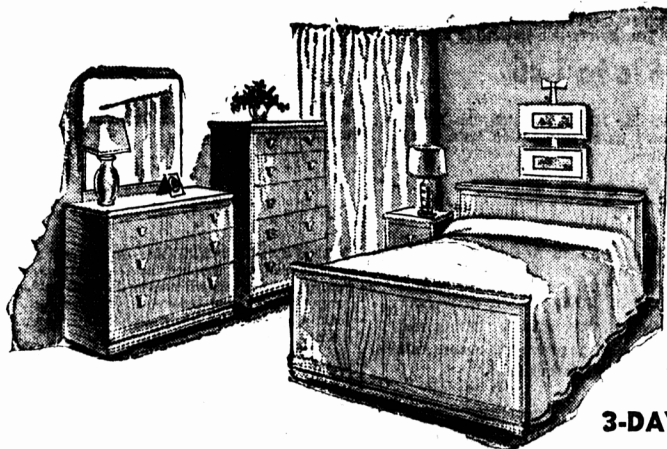

HOLMAN'S Charlottetown Store

Congratulates Woolworth's On The Opening Of Their Fine New Building
And Stages An Exciting

3-DAY SPECIAL SALE

Thursday - Friday - Saturday
MAY 5 MAY 6 MAY 7

AS ALWAYS IT'S HOLMAN'S FOR GREATER VALUES! - - - COME! SEE! BUY! SAVE!

Bedroom Suite Bargains

3 and 4-Piece SUITES

Beds—Chests—Dressers—Vanities and Benches with solid birch tops and fronts, and strong, sturdy construction are offered to you as 3 and 4 piece Suites at a really remarkable saving. This Furniture was made by one of Canada's best known manufacturers. The prices are slaughtered for this 3-Day Sale. Come and Buy NOW at a great saving.

3-DAY SALE SPECIAL

3 Pieces—
Bed, Chiff and
Dresser at

79.00

4 Pieces—Bed,
Chest, Vanity
and Bench at

95.00

3-Piece BED OUTFIT

Consists of pyramid tubing steel Bed—angle iron cable fabric Spring and good quality cotton filled Mattress with rolled edges . . . All for only 29.50. This Bed Outfit is in all the standard sizes. Don't miss this opportunity of getting an Extra Bed for your home at a very Extra Saving.

29.50

Spring-Filled MATTRESS

This very popular Special is again put on for your advantage . . . So don't miss out on it this time! This genuine Spring Filled Mattress is available in all sizes—it is covered with good quality art ticking and is very Specially Priced at only 19.95.

19.95

Clearance! 12 Only BATHROOM HAMPERS

Regular 8.95 to 11.95

5.95

This is a very Special Clearance — There are only 12 Floor Sample Bathroom Hampers — So, it's first come—first served! For the 3 Days only, you can have your pick of the 12 Hampers for only 5.95.

Regular 18.95

ALL STEEL CRIB

14.95

Sturdily constructed All-Steel Crib with convenient drop sides. This is finished in walnut enamel. Save 4.00 on this Special Item . . . At the Special price of 14.95.

Crib Mattress with rolled edges to fit the All-Steel Crib — Special Saving
Price **4.95**

SPECIAL!

KITCHEN CHAIRS

Regular 2.95 For

2.50

This Standard Kitchen Chair is very well built of hardwood with a smart golden oak finish. While they last you can buy one for only 2.50.