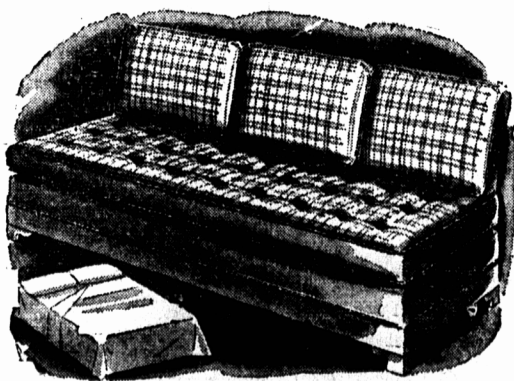

Here's A Real Bargain
Studio Couches
49.50

You're really missing something if you haven't got a Studio Couch in your home — This is your opportunity of getting a good quality Couch with convenient tube back and covered with smart green or blue rep material at a really great saving—For 3 Days only the Price on these Studio Couches is only 49.50.

Reduced For This Sale!

Kroehler SOFA BEDS

These genuine Kroehler Sleep-or-Lounges are specially priced as a promotional feature for this 3 Day Sale. Carefully made with the usual special Kroehler features and advantages . . . The Sleep-or-Lounges or Sofa Beds are comparatively new and at the special price they're a really smart buy!

89.00 and 99.00