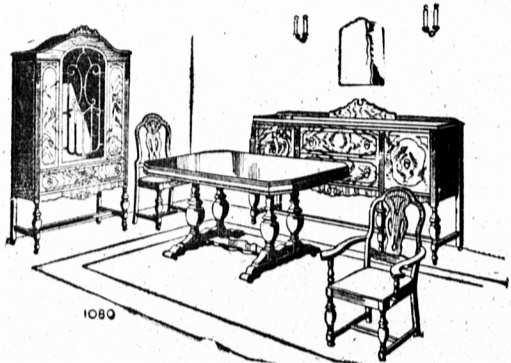

Extra! 8 Piece
Dining Room Suite
To Clear **69⁵⁰**

A bargain in an 8 piece Dining Room Suite. In attractive walnut veneer overlays. Suite consists of Buffet, Extension Table and 6 Chairs.
China Cabinet may be purchased extra for only -- \$21.50.