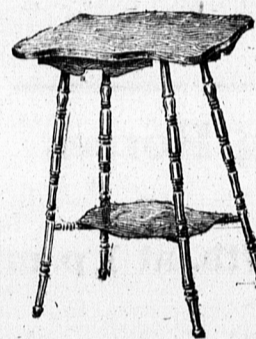

3-Piece Kindergarten Set

$1.85

An unusually low price on Children's 3-piece Kindergarten Sets; nicely painted and finished; excellent value special saving at $1.85

An excellent value in a nicely finished and polished Surface Oak Centre Table, made with neatly turned legs and is big value at our price

A BARGAIN

Holman's Pay Freight Guarantee Absolute Satisfaction

It will Pay You to Plan that Trip to HOLMAN'S Summerside at Once