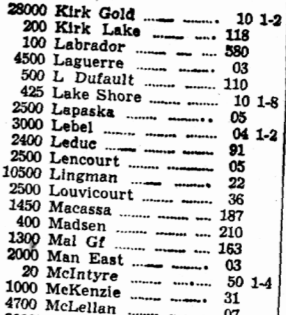

Produce

Mining

GRAIN

At Montreal

Montreal Exchange

Abitibi	15 1-2
Asbestos	25 3-4
BA Oil	23 5-8
Bldg Prod	23 1-2
Bruick Silk	17
Bell Tel	43 5-8
Can Brew	19 3-4
Bathurst	22
Can Cement	24 1-4
Can Pacific	16 1-4
Celanese	15 3-4
Can Car Found	14
Can Car Pfd	15 3-4
Can Steam	30
Can Paper	14
Cockshutt	18 1-4
Can Vickers	55
Dom Bridge	29 1-8
Dom Coal Pfd	21
Don A	19
Dom St B	17
Dryden	27
Fraser	58
Ford A	26 1-4
Founda	24
Gen St Wares	15
How Smith	30 1-2
Horn Bridge	9
Hir Walker	28
Can Ind At	11 7-8
Int Nickel	35
Imp Oil	19 7-8
Int Pete	13 1-8
Int Paper	46 1-2
Imp Tpb	56 1-2
B. C. Power	13 1-2
Con Smeit	26 1-2
Lake Woods	26 1-2
McCull Fronts	22 1-2
McCull Wtds	22 1-2
Nat St Car	14 5-8
Can Nor Pfd	9 1-4
Noranda	55 3-4
Quebec Power	56 1-2
Price Bros	17 5-8
Shawinigan	22 5-3
ST Law	9
ST Law Pfd	21 5-8
ST Law Pfd 2nd	15
Dom Tex	22
Dom Tar	22 1-4
Wag Elec A	33 3-4
St of Cdn	80
Brazilian	18 3-4

New York Exchange

DOES YOUR PIGGY-BANK RATTLE?

Did you save as much as you anticipated during the past year? How much have you saved in the past ten years? If your savings plan is bogging down you need a systematic method—something along the lines of a Sun Life Endowment Policy. Start saving this sure way today.

SUN LIFE ASSURANCE COMPANY OF CANADA

H. C. Bohaker
District Supervisor
SUN LIFE OF CANADA
148 Richmond Street
Charlottetown, P. E. I.