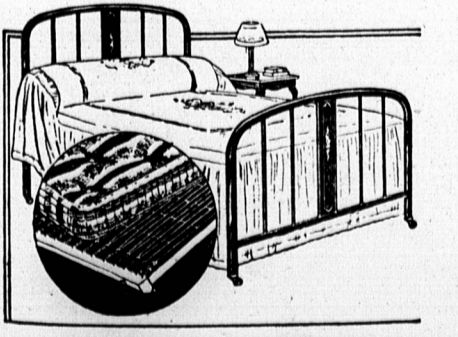

Feature! This $7.50 Bed For Only $1.00
When "Perth" Spring and "Paradise" Mattresses are Purchased At Their Regular Prices! . . .

By popular request we repeat this unusual offer in a Better Grade Bed Outfit. Buy a "Perth" Spring at its regular price of $10.50 and a "Paradise" Spring-Filled Mattress at its regular price of $17.50 and we'll give you a regular $7.50 Walnut Finished Tubular Steel Bed for only ONE DOLLAR. You save $6.50 on the complete outfit.

Perth Spring ...$10.50 Complete
Paradise Mattress...$17.50
$7.50 Bed For ...$1.00 $29.00

BUY ON THE HOLMAN HOME PLAN. No down payment — $2.50 a month for 10 months — No Interest.

SALE SPECIAL!
$13.95

SIMMONS Spring Filled Mattress
At A Record Low Price!

Imagine a Genuine Simmons Spring-Filled Mattress for only $13.95. Now you can enjoy real mattress comfort on all of your beds. Built with hundreds of highly tempered coil springs, surrounded by deep layers of felted cotton. Strong, attractive covering, noted for its wearing ability. A grand Sale Special — Don't miss it.

SPECIAL HOLMAN HOME PLAN FEATURE DURING SALE
NO DOWN PAYMENT

On Holman's Special Home Plan Terms. That means you can begin enjoying the Furniture you select without paying one cent until next month. On purchases of Furniture or Home Furnishings to the amount of $15., or more, pay 10 equal monthly amounts beginning one month from date of purchase.

No Interest! No Extra Charges At HOLMAN'S

Simmons 3-Piece BED OUTFITS

Now is the time to replace those old Bed Outfits. This good looking outfit consists of an all steel bed in rich walnut finish with smart decorated panel. A heavy, well made cable spring and a comfortable cotton-filled mattress. All combined to give you sleeping comfort at a small outlay.

Sale Special $18.95
ECONOMY OUTFIT

Handy Sliding Couch $10.50

Gives you a comfortable bed when opened out. Has strong cable spring attached to heavy steel frame and cotton felt mattress covered with attractive cretonne. **SALE SPECIAL, complete —**

Davenport Couch $16.50

An extra bed at a moment's notice! This Bed Davenport is an attractive couch covered in smart cretonne with two matching cushions. Back drops down to make double bed. **SALE SPECIAL, complete —**

PILLOWS

Good size Feather Pillows covered with attractive ticking. Made of all new, clean materials. **SALE SPECIAL**

59¢ EACH

Extra Special!
Cotton Mattress

Take advantage of this Low Price and get new Mattresses on all your beds. These are well made mattresses, filled with new, clean cotton and finished with roll edges. All sizes. **SALE SPECIAL, each —**

$5.95

Extra Special!
Felt Mattress

Cotton Felt Mattresses at an extra low price. You'll like the extra comfort and wear of these mattresses. Made of all new materials, well tufted and finished with roll edges. All sizes. **SPECIAL, each —**

$7.75

$5.00 For Your Old Mattress On The Purchase Of A Spring-Filled Mattress

Holman's September Sales is a grand time to replace those worn-out Mattresses and this Extra Saving makes it worth your while to consider "Better Quality" when purchasing. During this sale we'll allow $5.00 for your old mattress, regardless of its condition or age, on the purchase of a new spring-filled mattress as listed below. Come in to day and choose from Canada's Best Makers.

RELAXON	DUCHESS	TRUE-REST
Regular Price	Regular Price	Regular Price .....
25.00	29.50	35.00
Allowance for old Mattress	Allowance for old Mattress	Allowance for old Mattress .....
5.00	5.00	5.00
YOU PAY	YOU PAY	YOU PAY .....
20.00	24.50	30.00