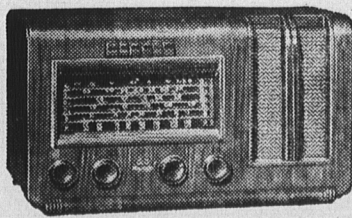

THE GIFT THAT THRILLS THE WHOLE YEAR 'ROUND

RCA Victor

Over 25 Beautiful All-Electric or Battery Models To Choose From---Priced as Low as \$16.95

MODEL B-61 — A smartly styled battery table set with new type Band Spread Overseas Dial, set at convenient angle for full vision tuning, makes short wave tuning easy, low drain tubes and battery, plug-in connection for Record Player, beautiful walnut cabinet. **\$69.85**
Complete with batteries —

MODEL B-60 — A 1½ volt battery receiver now — or convertible to an all-electric radio when electricity comes to your home. All that you do is replace the batteries with a low cost power unit which plugs right into the light socket. Covers complete standard broadcast band, including some police calls. Automatic volume control, safety on-and-off indicator works automatically, showing red band when power is on. Plug-in connection for Record Player. Distance booster to bring in more stations. Finer tone and greater volume through 6" permanent magnet dynamic speaker and push-pull output. Compartment in cabinet houses the A-B battery pack. Low drain 1.4 volt tubes. Handsome table cabinet of selected heart walnut veneers.

MODEL B-70 — A short and long wave Battery Console set with Band Spread Overseas Dial, short wave as easy to tune as local, improved continuous tone control, automatic volume control, uses 1½ volt "A" battery and 1.4 volt tubes for low drain and economical operation, smartly styled cabinet of heart walnut veneers, 36-3/16 inches high. **\$94.85**
Complete with batteries —

MODEL A-31 — A quality console of outstanding performance in the moderate price range. Powerful 6-band superheterodyne, giving superlative standard and short wave broadcast. Improved instantaneous electric tuning. Band-spread Overseas Dial—Two-in-one Magic Loop Antenna — 12" electro dynamic speaker — Continuous tone control. Exquisite walnut-veneered cabinet — **\$135.00**
Tru-tone finish —