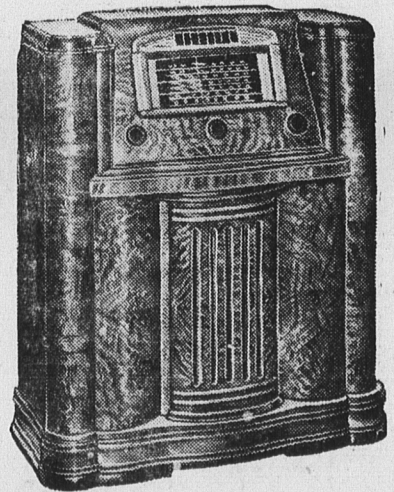

GLOBE TROTTER MODEL A-33 — A masterpiece of Victor craftsmanship... This powerful 7-band superheterodyne provides complete coverage of standard and short waves. De Luxe Band-spread Overseas Dial. Two-in-one shielded, rotatable built-in Magic Loop Antenna. 12" electro-dynamic speaker. Improved continuous tone control for radio. Dual purpose speech control. Spinner type tuning. Improved instantaneous electric tuning of your favorite station. Plug-in connection for record player. Magnificent cabinet of matched figured butt walnut and fiddle-back mahogany veneers. **$245.00**

**NO DOWN
PAYMENT
EASY TERMS**

HOLMAN'S 2 BIG STORES
SUMMERSIDE & CHARLOTTETOWN

Buy War Savings Stamps