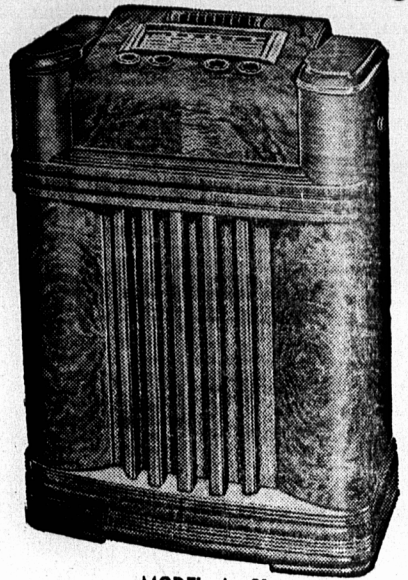

EXTRA! EXTRA!

**RCA Victor
RADIO WEEK
AT
HOLMAN'S**

NOVEMBER

18th,

to

23rd.

Here Are The New 1941
RCA Victor Electric Radios

MODEL A-32

Globe Trotter console featuring an entirely new and refreshing departure in cabinet styling; Super Band Spread (Overseas) Dialing makes short wave tuning as easy as local. Improved Rotatable two-in-one Magic Loop Antenna... no aerial or ground is required... just plug in and play. You will want a new RCA Victor... because with an RCA Victor Globe Trotter the airways of all the world open up to you. — **\$177.95**

RCA VICTOR RADIO
"The Perfect Christmas Gift"

MODEL A-21
Smart — New — Featuring excellent long and short wave performance in a cabinet of exquisite beauty. Its improved push button turning is only one of the many features of the A-21—one of the most attractive low priced models RCA Victor has ever introduced. — **\$42.50**