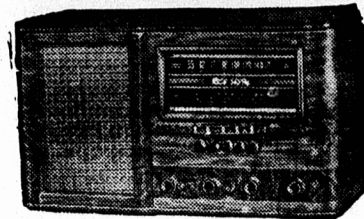

EXTRA! EXTRA!

**RCA Victor
RADIO WEEK
AT
HOLMAN'S**

NOVEMBER

18th,

to

23rd.

Here Are The New 1941
RCA Victor Electric Radios

MODEL A-32

Globe Trotter console featuring an entirely new and refreshing departure in cabinet styling; Super Band Spread (Overseas) Dialing makes short wave tuning as easy as local. Improved Rotatable two-in-one Magic Loop Antenna... no aerial or ground is required... just plug in and play. You will want a new RCA Victor... because with an RCA Victor Globe Trotter the airways of all the world open up to you. — **\$177.95**

RCA VICTOR RADIO
"The Perfect Christmas Gift"

MODEL A-21
Smart — New — Featuring excellent long and short wave performance in a cabinet of exquisite beauty. Its improved push button turning is only one of the many features of the A-21—one of the most attractive low priced models RCA Victor has ever introduced. — **\$42.50**