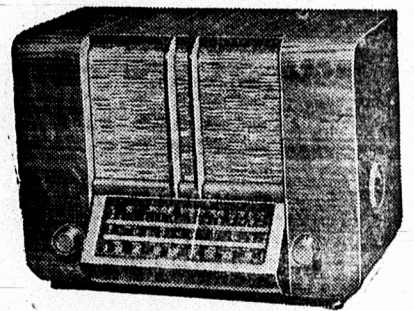

MODEL A-20

A Beautiful Cabinet Designed in the Continental Manner with all of the better features for those who demand modernity. Three Bands—Short wave, Domestic—Police and Amateur. Large tuning and volume controls that make operation easier and more **$49.50** natural. —