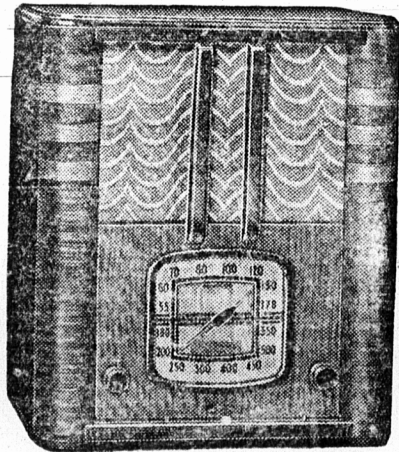

RCA VICTOR RADIO
"The Perfect Christmas Gift"

MODEL A-21
Smart — New — Featuring excellent long and short wave performance in a cabinet of exquisite beauty. Its improved push button turning is only one of the many features of the A-21—one of the most attractive low priced models RCA Victor has ever introduced. — **\$42.50**

Reserve Your RCA Victor Christmas Radio NOW!

ONLY \$5.00 DOWN

Places Any RCA Victor Electric or Battery Radio In Your Home — TODAY
BALANCE In Easy Monthly Payments

SYMBOL OF
AIR SUPREMACY

1941 RCA Victor Battery Saver RADIOS