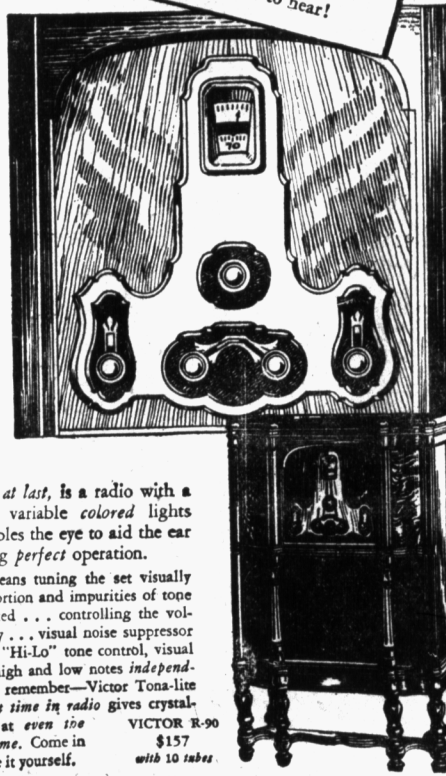

VICTOR RADIO

WITH

Tona-lite
CONTROL

You See Everything
but you hear only what
YOU WANT TO HEAR
—everything you want to hear!

Charlottetown Store

This New VICTOR

What you're really buying in a radio is cabinet beauty and programs! And that's what this Victor offers... and nothing else but! Of course it has 7 double-efficiency tubes... automatic volume control... Class "B" amplification... visual volume indicator... and tone control—but all those are in it for just one purpose! To give you programs... and make you like 'em! Come in and judge for yourself. Easy terms.

$99

VICTOR RADIO R-49 with 7 tubes

MODEL R 37

6-TUBE
(equal to 9)

MANTLE RADIO

$66.50 $6.50 now

$6.00 monthly

10 Months
NO INTEREST

Another product of Famous Victor—Rare quality built into every detail—Full Victor Tone... Mellow as Chimes... Clear as a Bell—Everything on the air reproduced with uncanny fidelity.

Announcement!

Also for this week only given with any model

FREE Aerial
FREE Ground Wiring
FREE Installation and Instructions

TO PLEASE ALL THE FAMILY

HOLMAN'S BIG XMAS RANGE SALE!

AT OUR LAST SALE, KEEN BUYERS BOUGHT THE LARGEST NUMBER OF RANGES IN ALL HOLMAN HISTORY. NOW, RIGHT IN THE face of increasing factory costs of Labor and Materials, we jumped in and bought UP to hold the Price DOWN for this Great Sale. Think what this means to you. ENTERPRISE always has been the Island's most popular Range — ENTERPRISE outsells, outperforms and outlasts all competitors. NOW — not when it's too late—but RIGHT NOW Holman's present you with the greatest opportunity to SAVE MONEY on YOUR RANGE — A Genuine ENTERPRISE — while our supply lasts — At the Lowest Range Price in Canada.

VICTORY ENAMEL Cast Iron Range

In
Handsome
Suntan
and Ivory

$76

$6.00 Now $7.00 Month 10 Months

NO INTEREST

The Enterprise "IRON DUKE" The Island's Most Popular Range

The finest Range Enterprise can build. Proven Best in Service

$88.75

$8.75 Now $8.00 Month 10 Months

NO INTEREST