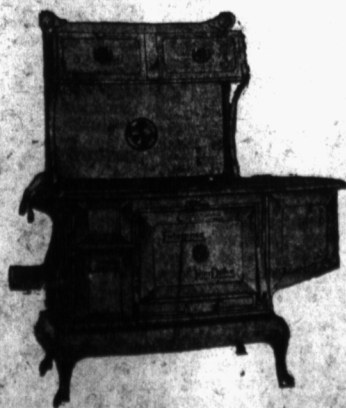

SENSATIONAL RADIO SALE FOR XMAS

Right in the middle of the Christmas Gift buying season we offer 85 new 1934 Radios. Our complete stock for this Big Sale. A model and a price to suit every purse. To please all the family all the year round get that new Radio for Xmas.

Famous Rogers Majestic, Victor, General Electric, Lyric and Phonola Sets fully guaranteed and all A1 Radios. By special request we extend our offer of 10% EXTRA TRADE in allowance.

An Instant Success
In Charlottetown

THE "BIG LITTLE SET"

$46.50
$4.00 Now—
$4.25 Monthly—
10 Months
NO INTEREST

So great was the popularity of this truly amazing little Radio when we introduced it a few weeks ago that our large stock was soon sold out. We have, with great difficulty, secured a further shipment—A Gift which will delight all the family—Full toned—full powered. The national price is being advanced on December 10th to $49.50. Our stock is limited—Come early.

PHONOLA CONSOLE

$59.50

$5.00 Now—
$5.45 Monthly—
10 Months
NO INTEREST

The full round tone of this thoroughly reliable Radio will please the most critical. Powered by 5 of the newest type tubes giving the equivalent of at least 7 tube performance. Very sensitive tuning ensures distant reception. Specially recommended as real good Holman Value. Handsome modernistic cabinet. Advanced Automatic Volume Control. Bang up to the minute. A solution to that problem!—A Phonola for Xmas.

HOLMAN'S LTD

$1.00 Now
$1.00 weekly
NO INTEREST
ONLY $24.50
SNAP — SNAP
LYRIC Mantle Model
A powerful compact superheterodyne You CAN afford this.

VICTOR RADIO

WITH

Tona-lite
CONTROL

You See Everything
but you hear only what
YOU WANT TO HEAR
—everything you want to hear!

Charlottetown Store

This New VICTOR