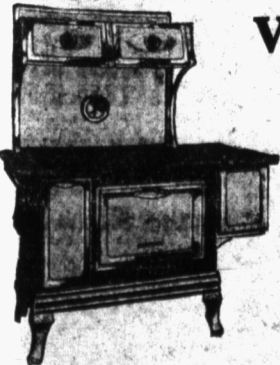

VICTORY ENAMEL Cast Iron Range

In
Handsome
Suntan
and Ivory

$76

$6.00 Now $7.00 Month 10 Months

NO INTEREST

The Enterprise "IRON DUKE" The Island's Most Popular Range

The finest Range Enterprise can build. Proven Best in Service

$88.75

$8.75 Now $8.00 Month 10 Months

NO INTEREST