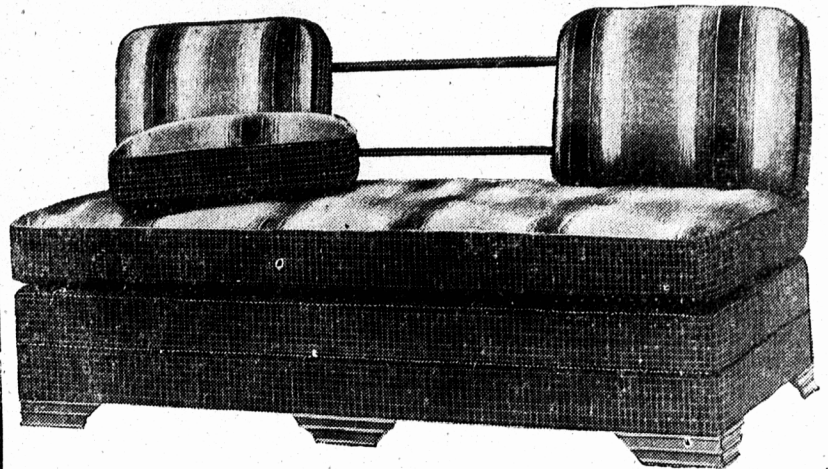

Record QUEBEC HEATERS

Bodies of copper-bearing polished steel; cast parts are exceptionally heavy. The most powerful heaters that you can buy at the price.

EASY TERMS: 2.50 DOWN—2.50 MONTHLY. Other Sizes at 18.95 and 20.95

14⁷⁵

SALE of LAMPS!

BRIDGE **5.95** JUNIOR **8.95**

New arrivals for the Expansion Sale! Popular metal stands—artistically designed! Colorful shades! Brighten your living room with one of these new Lamps.

A Challenging Sale Value In INNER-SPRING STUDIO COUCHES

Compare the value! You won't find a brand new, direct-from-factory Couch anywhere near our price with these features: spring-filled cushions, spring-filled mattress, tubular back, smart covers, sturdy construction.