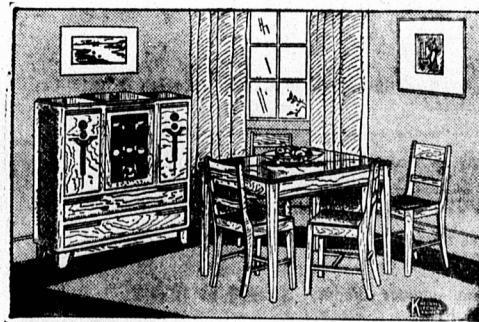

Card Tables

Folding card tables and chairs, steel legs with four folding steel chairs upholstered back and seats to match. Walnut, Fawn and Green. **\$22.50**
 Also black. Per Set

Occasional Furniture

Including corner cabinets, coffee tables, end tables, magazine racks, radio tables, and nests of tables, knee-hole desks in walnut and mahogany. Telephone sets. Book cases, etc.

Chesterfield Suites

Made by well-known and reliable manufacturers. Showing finest new coverings in shades that blend in with any surroundings, and nowhere will you find furniture built to higher value standards. Two and three piece set as desired. Moderately priced.

Bedroom Suites

An extensive variety of bedroom furniture in mahogany, walnut, and maple. Poster and panel beds of very latest design. **\$89.50 to \$675**
 Priced from ...

Dining Room Suites

A fine selection of dining room furniture in walnut, mahogany, and old English designs built of finest construction. You will be pleased with the appearance and values offered.

Kitchen Furniture

Tables with plastic tops and chrome legs. Smartly finished extension tables, chrome chairs with upholstered backs and seats. Kitchen cabinets, white enamel with black trim.

THERE IS ONLY 1 GENUINE
LA-Z-BOY
 Chair