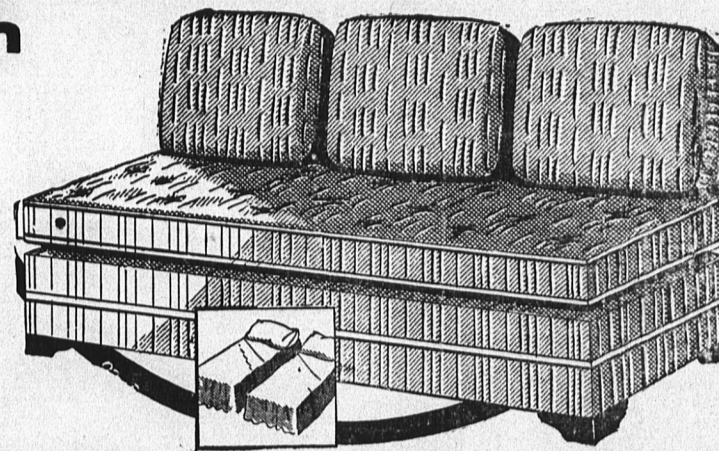

Remarkable Value In HIGH GRADE STUDIO COUCHES

Birthday Party SPECIAL $36.84