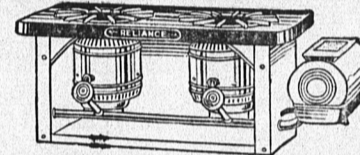

**WASH BOILERS**  
All Copper. Extra Heavy Quality. Each . . . . . **\$3.45**

**BUTTER CROCKS**  
Second Quality, WITH COVER . . . . . **58c**

GLASS VASES, assorted shapes and colors. Birthday Party Special. 2 for . . . **25c.**

SPECIAL— Birthday Party **19c.**

**Special! 2 Burner OIL STOVE**

Table style 2-Burner Oil Stoves for quick boiling and frying. Suitable for cottage or home use. Specially priced at—

**Birthday Party SPECIAL— \$7.98**