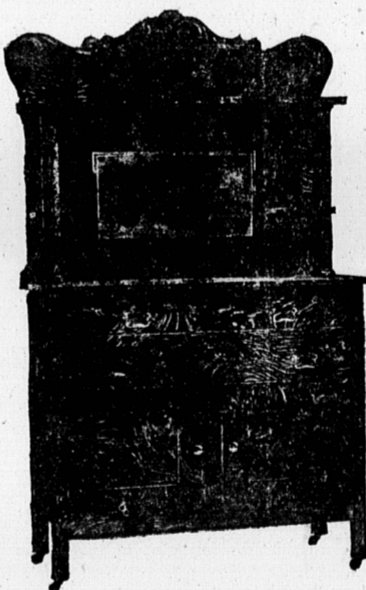

Reason -6-

Reason -7-

Reason -8-

Reason -9-

Reason -10-

Read Our Free Delivery Offer in the Catalogue

Can You Beat this Sideboard Value Anywhere? $13.50

No. 5433—This sideboard is made from hardwood, with a rich surface oak finish, golden polish, has a large shaped top with extended shelf supported by two neatly turned posts, has one full length linen drawer, two cutlery drawers and a large cupboard with panel doors neatly carved, has a large British level mirror, castored complete. Size of top 48x19 inches, height 73 inches. Price.....$13.50