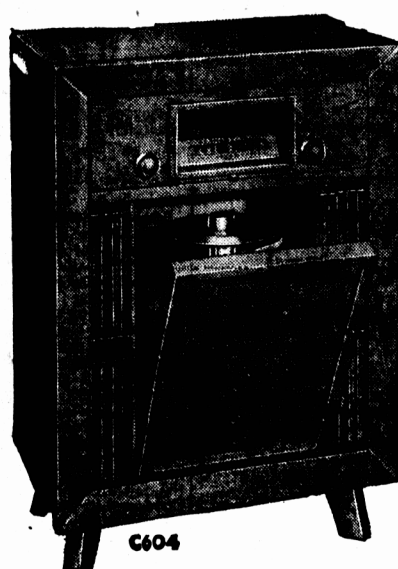

C604

Model C604—the sensational new 45 r.p.m. automatic record player is firmly mounted in the tilt-forward centre panel. Fine craftsmanship and modern design highlight the stately Korina or walnut cabinets. Four compartments for handy record storage. 6 tubes. 6 by 9-inch oval Dynapower speaker. Price: $149.50.

MAKE THIS YOUR HEADQUARTERS FOR
NATIONAL RADIO WEEK
We Carry Radios To Suit
Every Room In Your House
We also carry Ranges, Refrigerators, Vacuum Cleaners, Household Appliances, etc.
Your Dealer
CARR'S ELECTRICAL
SALES & SERVICE
106 Kent St.

GENERAL ELECTRIC

RADIOS

THERE IS NO TIME LIKE THE PRESENT FOR THAT RADIO PURCHASE, AND FOR QUALITY AND VALUE THERE IS NO
RADIO LIKE THE G-E
FOR TOPS IN RADIO ENJOYMENT
See
CYRIL R. LEARD
ALBERTON, P. E. I.

SEE THE 1949-50
G-E RADIO
AT
MONTAGUE ELECTRIC
SALES & SERVICE

IT PAYS TO BUY THE BEST
AND IN RADIOS
IT PAYS TO BUY G-E
E. W. ANDERSON
DEALER
Morell, P. E. I. Phone Morell 2