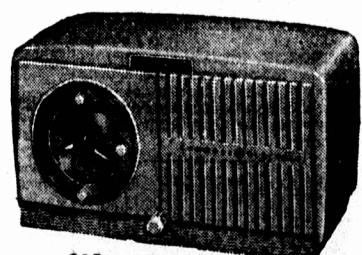

C65

Model C65—The new G-E "Wake-up-to-music" Clock Radio with the automatic Slumber Switch. The new Slumber Switch turns the radio off, up to one hour after you set it at night. Next morning, it wakes you, automatically, with music! Price $49.95 in rose-wood; $52.50 in ivory.