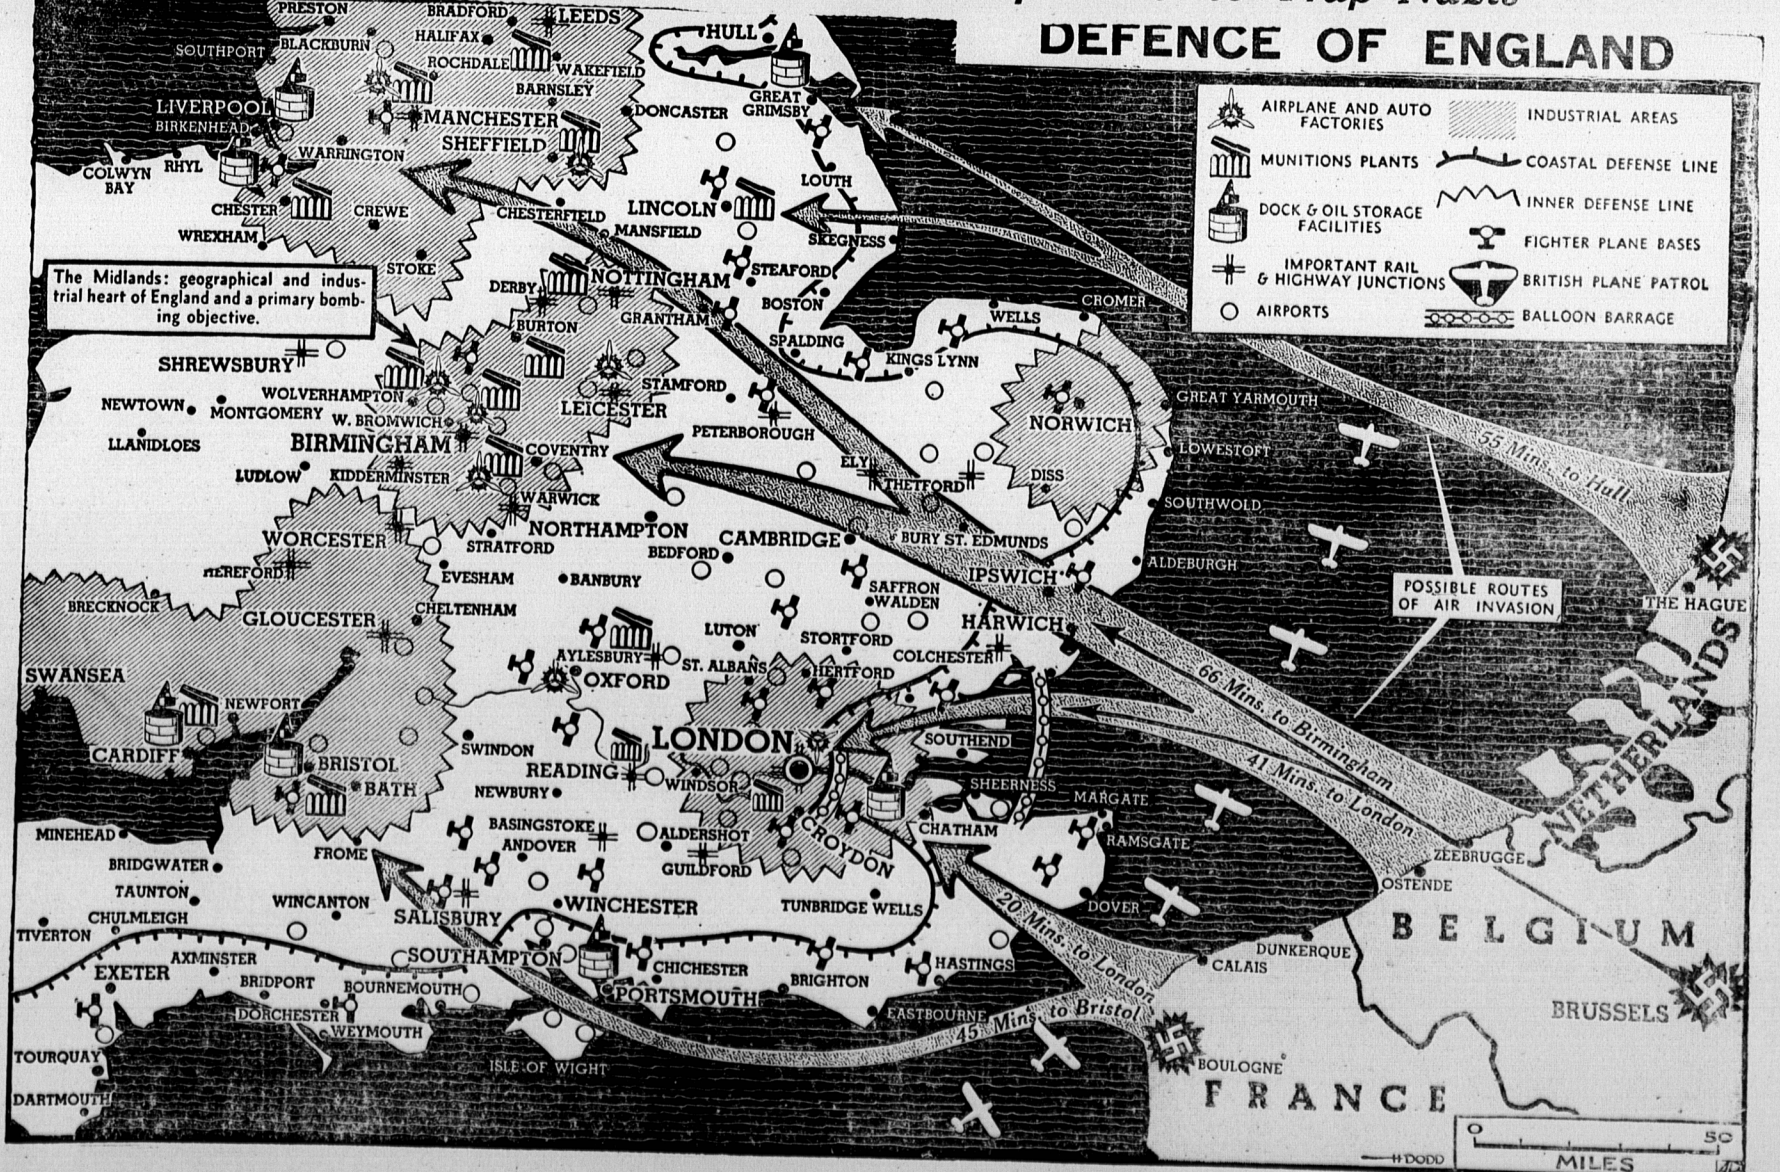

Britain Prepares 20-Mile Deep Zone to Trap Nazis

DEFENCE OF ENGLAND

- AIRPLANE AND AUTO FACTORIES
- MUNITIONS PLANTS
- DOCK & OIL STORAGE FACILITIES
- IMPORTANT RAIL & HIGHWAY JUNCTIONS
- AIRPORTS
- INDUSTRIAL AREAS
- COASTAL DEFENSE LINE
- INNER DEFENSE LINE
- FIGHTER PLANE BASES
- BRITISH PLANE PATROL
- BALLOON BARRAGE

SYDNEY, N. S., June 20 — (CP) — Hugh B. Gillis of Sydney mining engineer with the Dominion Steel and Coal Corporation's steel division, was elected President today at the 53rd annual meeting of the Nova Scotia mining society. Members of the new executive board include N. T. Avard, Amherst.

ELECTED PRESIDENT

ing engineer with the Dominion Steel and Coal Corporation's steel division, was elected President today at the 53rd annual meeting of the Nova Scotia mining society. Members of the new executive board include N. T. Avard, Amherst.