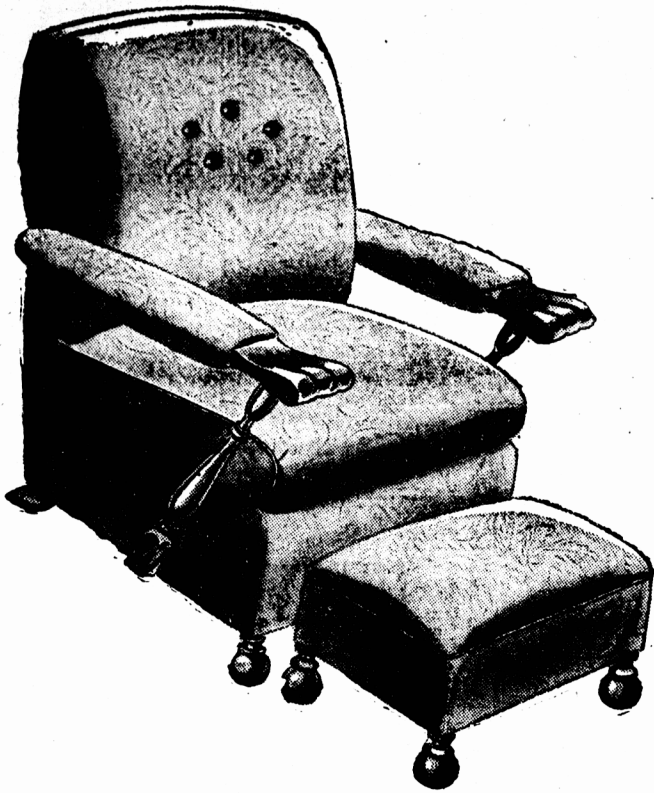

Simpsons Christmas Festival

LOUNGE CHAIR ENSEMBLES

SNYDER "SANDMAN", "TIPPERARY" and other well known Lounge Chairs, all beautifully upholstered in a variety of materials and colors, and fully spring-filled throughout, complete with large matching Ottoman.

\$7.00 DOWN
\$6.00 MONTHLY **\$67** AND UPWARDS

COLONIAL ROCKERS

This handsomely designed and well upholstered Rocker would be a most comfortable chair for Mother during her hours of relaxation.

\$5 DOWN **\$59** \$6 MONTHLY

\$5 DOWN **\$45** AND UPWARDS
\$5 MONTHLY

LA-Z-BOY LOUNGE CHAIRS

Truly the laziest chair ever made! Fully automatic, it actually "reclines with you" to your most comfortable position. Spring-filled throughout, and handsomely covered in genuine high-grade Velour.