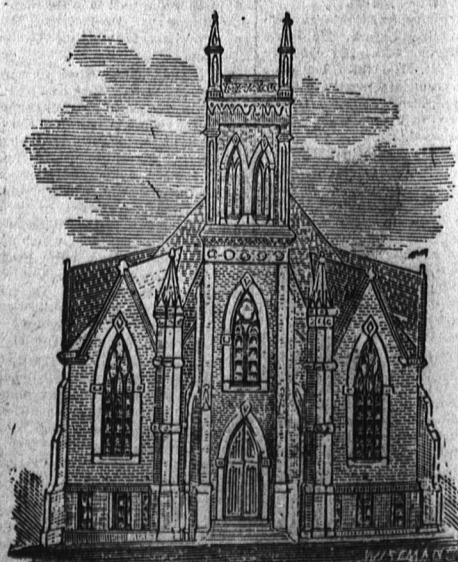

Baptist Church.
Burned in 1887, on site of Present Church.