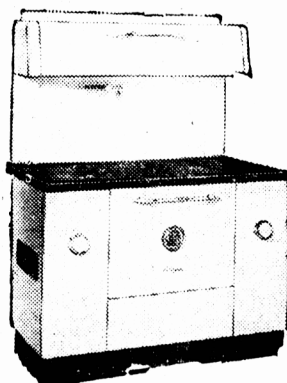

Be Wise - BUY NOW

**Only Enterprise - "Canada's Finest Range"
Gives You All These Features:**

- (1) Matchless Cooking and Baking.
- (2) Fast, even Heating.
- (3) Surpassing Beauty in the streamlined style.
- (4) Airplane type oven heat indicator.
- (5) Easy cleaning with flush type shelves and closets.
- (6) Long life from heavy bodies with reinforced chassis.
- (7) Roomy fire box designed for fuel economy.

**Why Buy The Ordinary?
There's An Enterprise At Every Price
(COAL - WOOD - OIL - ELECTRIC MODELS)**

Enterprise Standard Capital Range with high closet	98.50	Enterprise Enamelled Belmont Range with high closet	$154
Enterprise Standard Capital Range with reservoir and high closet ..	$103	Enterprise Enamelled Belmont Range with reservoir and high closet ..	$178
Enterprise Enamelled Capital Range with high closet	$127	Enterprise Enamelled Coronet Range with reservoir and high closet ..	$179
Enterprise Enamelled Capital Range with reservoir and high closet ..	$135	Enterprise Oil Range with high closet	$243
Enterprise Enamelled Victory Range (all cast iron) with reservoir and high closet	$178	Enterprise Electric Range, table top model	$268