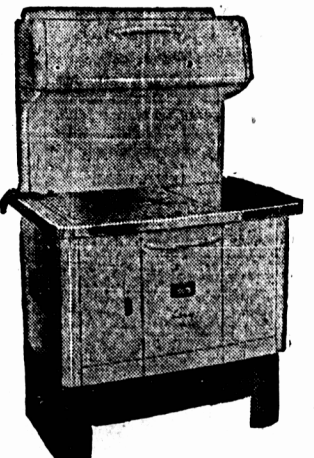

Your kitchen will be really modern with a brand new Enterprise Range and a brand new set of Duro Aluminum Ware Cooking Utensils. This seven piece set which would usually cost you \$12.10, consists of one potato pot, two sauce pans, one double boiler (2 pieces), one tea kettle and your choice of either a coffee percolator or tea pot. This is a Premium really worth having and it's given absolutely, FREE to the purchaser of an Enterprise Range.

With Your New Enterprise Range

Here's great news for those who are planning to buy a new Range this Fall. HOLMAN'S and ENTERPRISE co-operate to bring you this Sensational Value - Giving GIFT SALE. The Premium we've chosen is exceptional - the best we have ever offered. Visit Holman's today, select your new Range from our great selection of Canada's finest Ranges - Enterprise - and we'll deliver with it, absolutely FREE, a Seven Piece Set of Duro Aluminum Ware.

**Why Buy The Ordinary?
There's An Enterprise At Every Price
(COAL - WOOD - OIL - ELECTRIC MODELS)**

Enterprise Standard Capital Range with high closet	98.50	Enterprise Enamelled Belmont Range with high closet	\$154
Enterprise Standard Capital Range with reservoir and high closet ..	\$103	Enterprise Enamelled Belmont Range with reservoir and high closet ..	\$178
Enterprise Enamelled Capital Range with high closet	\$127	Enterprise Enamelled Coronet Range with reservoir and high closet ..	\$179
Enterprise Enamelled Capital Range with reservoir and high closet ..	\$135	Enterprise Oil Range with high closet	\$243
Enterprise Enamelled Victory Range (all cast iron) with reservoir and high closet	\$178	Enterprise Electric Range, table top model	\$268