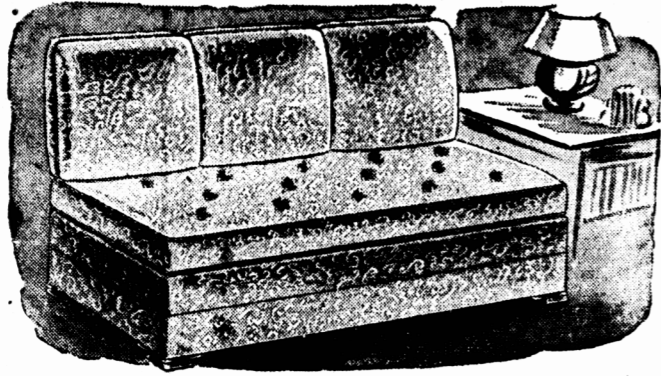

Simpson's MONTH-END HOME FURNISHING SPECIALS

STUDIO COUCHES

HIGH QUALITY COUCHES with back—well upholstered in an attractive material, and fully spring-filled, including the cushions. Easily converted into a comfortable Double Bed when required.

\$77.00

OTHERS AT 69.50 TO 87.50

LOUNGE CHAIRS

LA-Z-BOY LOUNGE CHAIR—so widely advertised as the "chair that reclines with you". Upholstered in high-grade genuine velour, and is complete with large, matching Ottoman.

\$10.00 DOWN **\$95** \$8 MONTHLY

"SNYDER" LOUNGE CHAIR—Handsome Lounge Chair that is the utmost in comfort. Upholstered in fine quality fabric, and fully spring-filled. Complete with matching Ottoman.

\$7.00 DOWN **\$69** \$8 MONTHLY

WING CHAIR — Spring-filled with genuine down cushion. High quality flowered covering. Was \$117.50.

\$9.00 DOWN **\$87.50** \$8.00 MONTHLY

SWEDISH LOUNGE CHAIR—A most comfortable, very attractively upholstered chair.