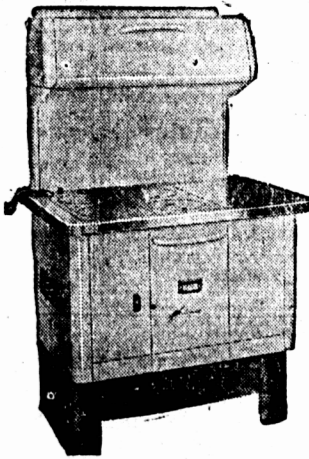

With Your New Enterprise Range

Here's great news for those who are planning to buy a new Range this Fall. HOLMAN'S and ENTERPRISE co-operate to bring you this Sensational Value - Giving GIFT SALE. The Premium we've chosen is exceptional — the best we have ever offered. Visit Holman's today, select your new Range from our great selection of Canada's finest Ranges — Enterprise — and we'll deliver with it, absolutely FREE, a Seven Piece Set of Duro Aluminum Ware.

**Be Wise — BUY NOW
Only Enterprise — "Canada's Finest Range"
Gives You All These Features:**

- (1) Matchless Cooking and Baking.
- (2) Fast, even Heating.
- (3) Surpassing Beauty in the streamlined style.
- (4) Airplane type oven heat indicator.
- (5) Easy cleaning..with flush type shelves and closets.
- (6) Long life from heavy bodies with reinforced chassis.
- (7) Roomy fire box designed for fuel economy.

**Why Buy The Ordinary?
There's An Enterprise At Every Price
(COAL - WOOD - OIL - ELECTRIC MODELS)**

Enterprise Standard Capital Range with high closet	98.50	Enterprise Enamelled Belmont Range with high closet	\$154
Enterprise Standard Capital Range with reservoir and high closet ..	\$103	Enterprise Enamelled Belmont Range with reservoir and high closet ..	\$178
Enterprise Enamelled Capital Range with high closet	\$127	Enterprise Enamelled Coronet Range with reservoir and high closet ..	\$179
Enterprise Enamelled Capital Range with reservoir and high closet...	\$135	Enterprise Oil Range with high closet	\$243
Enterprise Enamelled Victory Range (all cast iron) with reservoir and high closet	\$178	Enterprise Electric Range, table top model	\$268