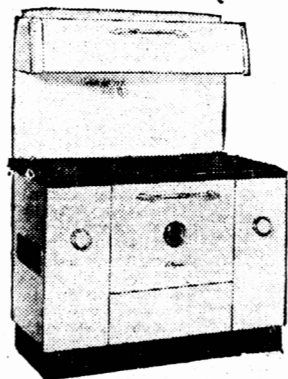

**Be Wise — BUY NOW
Only Enterprise — "Canada's Finest Range"
Gives You All These Features:**

- (1) Matchless Cooking and Baking.
- (2) Fast, even Heating.
- (3) Surpassing Beauty in the streamlined style.
- (4) Airplane type oven heat indicator.
- (5) Easy cleaning..with flush type shelves and closets.
- (6) Long life from heavy bodies with reinforced chassis.
- (7) Roomy fire box designed for fuel economy.

**Why Buy The Ordinary?
There's An Enterprise At Every Price
(COAL - WOOD - OIL - ELECTRIC MODELS)**

Enterprise Standard Capital Range with high closet	98.50	Enterprise Enamelled Belmont Range with high closet	$154
Enterprise Standard Capital Range with reservoir and high closet ..	$103	Enterprise Enamelled Belmont Range with reservoir and high closet ..	$178
Enterprise Enamelled Capital Range with high closet	$127	Enterprise Enamelled Coronet Range with reservoir and high closet ..	$179
Enterprise Enamelled Capital Range with reservoir and high closet...	$135	Enterprise Oil Range with high closet	$243
Enterprise Enamelled Victory Range (all cast iron) with reservoir and high closet	$178	Enterprise Electric Range, table top model	$268