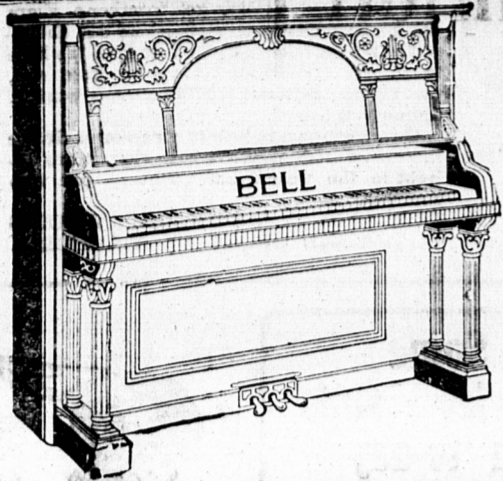

If your grocer does not handle "Seal Brand" Coffee, it is worth a walk to the next town to get the genuine

CHASE & SANBORN'S
"SEAL BRAND" COFFEE

In 1 and 2 pound tin cans,
—never in bulk.

BELL PIANOS

The Artists Favorite

With the illimitable quick repeating action. (Use solely in the Bell.)

Sold Only By

C. P. Fletcher

Opera House Building

8-25dmmwfrtts3m.

Made In Canada

PAROID is used and endorsed by the leading railroads, manufacturers, farmers and poultrymen throughout the United States and Canada. Put up in rolls 36 in. wide containing 1 square (100 square feet) and 2 squares (200 square feet), with sufficient extra for laps without extra charge. Nails, caps and cement for applying in core of each roll, also printed instructions. For sale by

S. W. CRABBE

Hardware, Paints, and Oils.

EDDY'S
"Silent" Matches

Are
Noiseless - Odorless - Harmless - Heads won't fly - No waiting for sulphur to burn off—may be used the moment they are lighted and may be lighted on any surface

The Coolest size for Smokers
The Pony size for Pocket use
The 200 size for Household use
The 300 size for General use

Schofield Paper Co Ltd
Selling Agents
St. John, N. B.

There Are No Others

that combine all the superior qualities that our "Gem" Icecream freezers do. They are the best freezers made for quick results. No salt can enter the freezer or no ice stops the cogs. It is easy to work, takes less ice and give better satisfaction than any freeze made.

It is the "Gem" of them all.

Stanley Shaw & Peardon

SUFFRAGETTES AT NEWCASTLE

NEWCASTLE-ON-TYNE, Oct 10.—Tonight found this city, where David Lloyd-George, the chancellor of the exchequer, will deliver two important budget speeches tomorrow, invaded by the Suffragettes. The chancellor was escorted from the station by a strong force of police. The Suffragettes attempted in the evening to hold a meeting in Drill Hall, but students and the noisy element of the city, armed with bells, whistles, whistles and other noise-making instruments raised such a din that the speakers could not be heard and finally broke up the meeting by throwing fireworks on the stage. The Suffragettes then proceeded to the Liberal Club, through the windows of which they threw stones. Four of them were arrested.

CANADIAN PACIFIC ATLANTIC STEAMSHIPS

EMERALD

Montreal and Quebec to Liverpool
Saturday Oct 16 ..... Lake Erie
Fri. Oct 22 ..... Empress of Ireland
Sat. Oct 30 ..... Lake Manitoba

First Cabin.
Empresses ..... $90.00. up.
One Class Cabin.
Lake Erie ..... $45.00. up.
Lake Champlain ..... $45.00. up.
Lake Manitoba

Second Cabin.
Empresses ..... $75.00. up.
Third Cabin.
Empresses ..... $31.25.
Other boats $30.00

W. B. HOWARD, D. P. A., C. P. R.
St. John N. B.