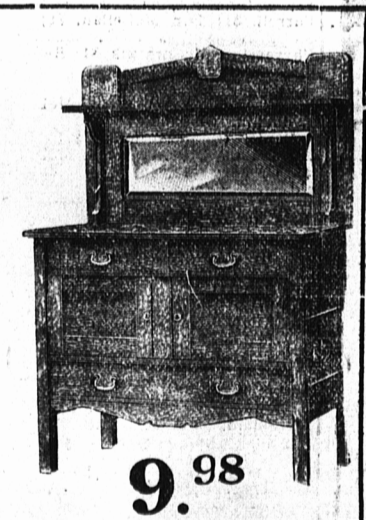

Men's GUM RUBBER KNEE BOOTS Per Pair 2.75

24 pair of Men's Gum Rubber Knee Boots, made with heavy corrugated rubber soles. Special for March 1st. only, per pair .....

Women's 50c Undervests for only 25c

25 dozen Women's Ribbed Winter Vests and Drawers, natural shade, good weight and quality. Regular 50c per garment, for March 1st. only, per garment .....

Women's Black Sateen Wrappers for 79c

In order to effect a quick and complete clearance of this fine of Women's Black Sateen Wrappers, we are pricing them for March 1st. (sizes 36 to 42) at.....

Extra Quality Rolled Oats 10 Pounds for only 30c

A big shipment of Rolled Oats that we bought "dead right" has just arrived. We are going to give all our customers a chance to realize a good saving on March 1st. Not more than 10 lbs. to each customer. 10 lbs for .....

All-India Tea Special Per Pound 22c

This is an All-India Tea that differs slightly in flavor to blended tea. See it on sale March 1st. at, per pound.....

Genuine Quartered Oak Parlor Table well worth $3.50--- $1.98

A genuine Quartered Oak Parlor Table, with shaped top, shaped legs, strong undershelf. A table that usually sells at $3.50, some slightly scratched, selling on March 1st. at each .....

For March 1st. 9.98

Marvellous value in a genuine Surface Oak Buffet, has 10x20 inch British bevel plate mirror, one full length and two short drawers, two cupboard doors. Only three in the lot to sell on March 1st at each .....

Lace Curtain Tweed Suiting Special 69c Worth from 90c to $1.00 for 58c

30 pairs of White Lace Curtains, extra large size, 3 1/2 yards long, by 60 inches wide; very special for March 1st, per pair ..... 69c HALF PRICE

200 Yards Curtain Material including bungalow nets and madras muslin, worth regularly 15.25, 30.35, 40, 75 and 85c; marked to clear at just HALF PRICE.

2 Wall Paper BARGAINS

50 Odd lots of Wall Paper, containing from 4 to 8 rolls each, some with borders, others without; suitable for any room in the house. Worth regularly up to 40c per roll, clearing on March 1st. (border same price as side-wall) per double roll. .... 10c 50 odd lots of Wall Paper in high class colorings and designs suitable for parlor, halls, dining-rooms—lots of from 4 to 8 rolls (some with border, others without). Worth from 50c to 85c per double roll, clearing on March 1st at .....

Men's Fine Fur Felt Hats For Only 98c

6 Dozen Men's Soft Hats, all fur felt. The colors include browns, greys, and greys; sizes 6 3/4 to 7 3/8. Worth $1.50 to $2.00. They are all well made and finished; all odd sizes that are priced low to clear in order to make room for new spring stock; for March 1st. Each.....

Men's Lined Kid Gloves Regular $1.00 for 69c

4 Dozen Men's fine lined Kid Gloves that will be placed on sale March 1st. The Materials include mocha and cape; color brown; sizes 8 to 10. Regular $1.00, priced to clear at, per pair .....

Remarkable Values in Cottons of all Kinds

10 yards for 57c—We are placing on sale for March 1st, 1000 yards 32-inch Unbleached Cotton, fine, even thread, worth regularly 7 1/2 and 8 1/4c per yard, and even higher if bought at today's market prices. Our Special for one day only (no more than 10 yards to one customer) 10 yards for only 57c

1000 yards of Fine White Cotton on sale March 1st, at the special price named here. Fine, soft quality, even thread, free from dressing—ready for the needle—sold in 10 yards only—not more than 10 yards to a customer. 10 yards for 85c

We Cannot fill Phone Orders for Goods Listed in this Advertisement

White Just Look At The Price!

Enamel Iron Beds 1.98

It is extremely doubtful if you can secure the equal of this value again in years, as the manufacturer's prices are increasing by leaps and bounds. These IRON BEDS are all made with heavy coat of pure white enamel, are all new stock. The price includes siderails and castors. Special price for March 1st, each bed complete .....

REMNANTS Oilcloths & Linoleums

15 Remnants Floor Oilcloth, 2 yards wide, in lengths of 1 1/2 to 4 1/2 yards. Regular value 60 to 70c per yard, while they last March 1st. for 30c

Six Leg Surface Oak Extension Table Well Worth $7.50 for $4.98