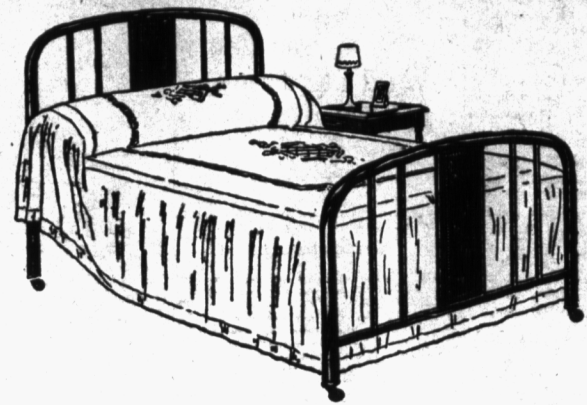

3 Piece BED OUTFIT

It's a "Simmons"

Walnut finish Bed with lovely panels. Heavy Cotton Mattress, choice of Coil or High-Riser Built Spring.

$2.50 Now—$2.50 Monthly
—No Interest—

$17.95

AND IF YOU WANT LOW PRICES! MERCHANDISE—

3 Pc. SIMMONS BED OUTFIT

Walnut finish Bed—Link Spring—Cotton Mattress.

$11.50

DRESSER and COMMODORE

In Walnut finish to match above Bed Outfits.

$2.50 Now—$2.45 Monthly—10 Months—No Interest.

$15.50