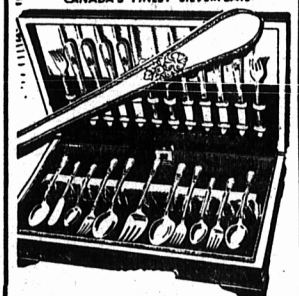

36 Piece "Silver Theatre" Chest of Adoration Flatware, $39.75 complete ————

Quantity saving of ———— $12.50

62 piece "Silver Theatre" Chest of Adoration Flatware, $59.75 complete ————

Quantity saving of ———— $22.50

Also various patterns in Community and Tudor Plate Silver Flatware at moderate prices.

Sillex

Coffee Makers
Give the modern housewife a modern Coffee Maker—3 cup Sillex Coffee Makers at only—

2.95

Electric Irons
Westinghouse Automatic Electric Iron—A gift that mother would appreciate. Priced at —

8.95

Other Electric Irons at $1.95 to $4.95.

TOASTERS

Electric Toasters in plain and new streamlined models—and they make toast that's just right. Priced at

1.69 to 3.85