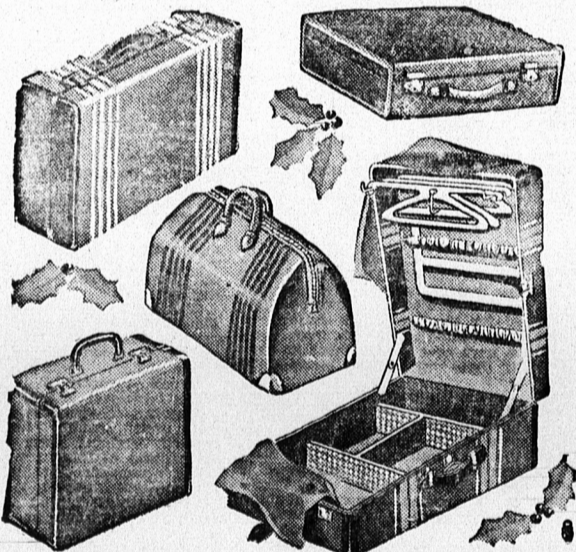

Baggage For That Holiday Trip

Men's Gladstone Bags in Black and Brown $12.95 to $37.50.
Ladies' Aeropacks in Black and Brown $4.95 to $29.75
Shop Early—Shop Often—Shop at Sinclairs