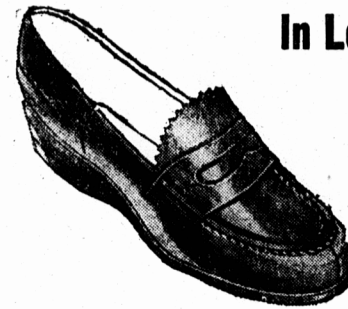

Cool Casual PLAY SHOES

For Summer Comfort

In Leather - Plastic - Canvas

You'll wish you were a centipede when you see this collection of Sport Shoes! Made of canvas, plastic or leather with cuban, wedge or flat heels. The styles are new. The colors are brown, black, red, white, blue or natural - sizes 4 to 8.

3.25 to 5.95

CANVAS PLAY SHOES
With Long-Wearing Rubber Soles

Will give you cool Summer comfort for your feet... In loafer and tie styles, the colors are blue, natural and white, with a thin rubber sole and wedge or low heel... The sizes are 3 1/2 to 8.