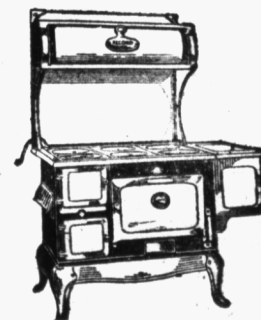

Kindergarten Set

This set includes table and two chairs in either bright red or golden oak. Strongly made of hard wood with turned legs. D. P. Price **\$3.00**

Walnut End Table

One of those smartly designed end tables built for service. Walnut finish with turned legs and bevelled top. D. P. Price **\$1.35**

"Royal Empress" Coal Range

D. P. Price **53.00**

\$5.30 down, 10 monthly payments of \$4.77.

A splendid range, guaranteed as a baker and heater. Cream enamel finish and nickel plated trim. Top size 26" x 43". Firebox for coal size 18" x 8" x 8 1/2"; firebox for wood size 24" x 9" x 9".