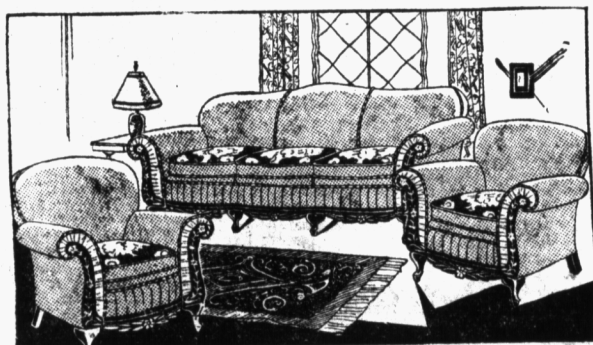

A suite built for comfort. Firm construction, reversible cushions, oil-tempered coil springs. Upholstered in durable quality patterned repp. Deposit \$5.90. 10 monthly payments of \$5.31. D. P. Price.