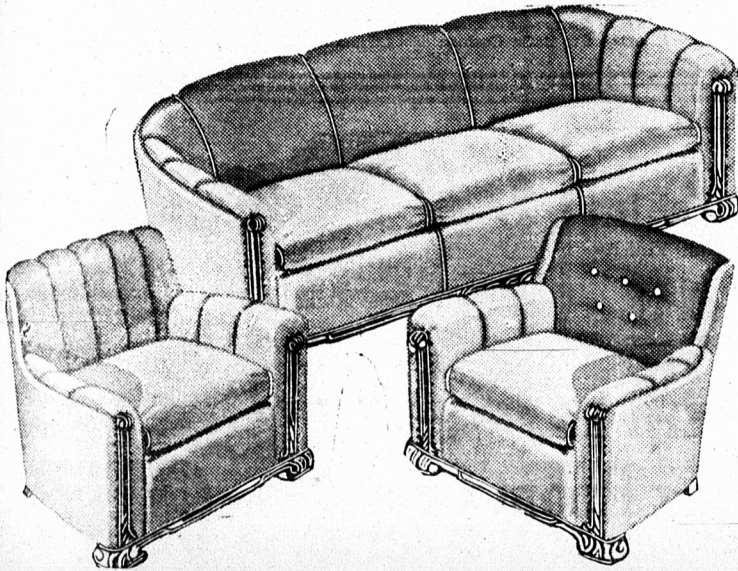

Sale Sensations !!

Chesterfield Suites

At Dollars Below Regular Prices!

Regular 155.00 122.00

A group of 9 Kroehler Chesterfield Suites — Specially purchased for the Opening Sale. All 1940 designs in durable coverings. Real beauties and exceptional values—Regular \$155.00. OPENING SALE, 3 Pieces —

Regular to 188.00 144.00

A choice of 6 Kroehler Chester Suites in a variety of smart designs and coverings. If you are looking for a "better" suite at a saving—here it is. Values to \$188.00. OPENING SALE, 3-pieces —

Save 20.00 On This 3-Piece Kroehler Chesterfield

3-Piece Kroehler Chesterfield Suites, in new and attractive designs, smartly upholstered in "Rockfast" repp with reverse cushions in velour. Remarkable value.