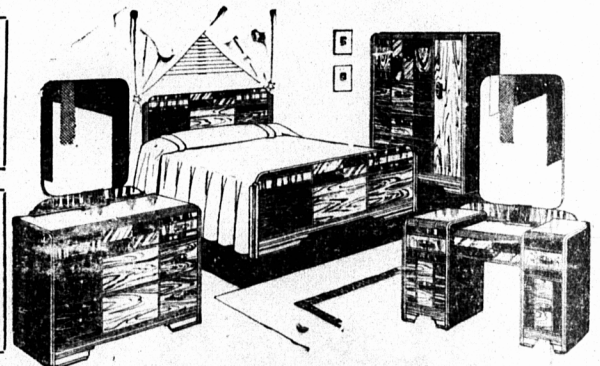

74.50

BREAKFAST SUITES

Breakfast Suites in natural woods and enamel finishes. Various styles. SPECIAL OPENING SALE PRICE —

44.50

Special Prices On
All Dining Suites
During This Sale

Bedroom Furniture at Exceptional Savings!

Walnut Bedroom Suite

4-Piece Walnut Veneered Bedroom Suite — dresser, vanity, chiffonier and double bed. Plate glass mirrors. Regular \$97.00. OPENING SALE PRICE —

76.00

3-piece Bedroom Suite

3-Piece Walnut Bedroom Suites — dresser, chiffonier and bed. Plate glass mirrors. Smart new style. SPECIAL OPENING SALE PRICE

51.00

2 Only Bedroom Suites

2 only beautifully grained, Walnut Bedroom Suites — vanity, chiffonier, bench and bed. Clear plate mirrors. Regular \$106.00. OPENING SALE PRICE —

82.00

3-piece Bedroom Suite

3-piece Bedroom Suites in Birch finish new light color with gold stripe — vanity, bench, chiffonier and bed. Vanity has bevelled tilting mirror. OPENING SALE

46.90

Three Outstanding Specials

From Our China Department

Wm. A. Rogers
Sectional Plate
SILVERWEAR
At Bargain Prices

Here's your chance to buy brand new Silverware at ONE THIRD OFF regular prices. Smart new "Rockingham" pattern, good quality Wm. A. Rogers Sectional Plate. Note the Low Prices.