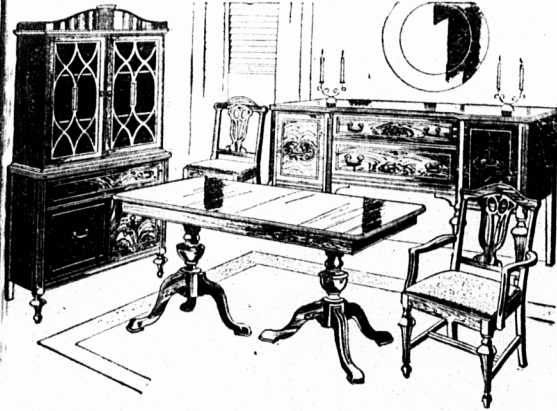

GRAND OPENING

HOLMAN'S New Furniture Store

SATURDAY OCT. 26th to SATURDAY NOV. 2nd

SALE!

Feature Bargains In Dining Room Furniture!

NINE PIECE DINING ROOM SUITE

9-Piece Dining Room Suite comprising buffet, china cabinet, extension table, arm chair and five side chairs. Birch finished light walnut. Regular \$99.00. OPENING SALE PRICE.

78.00

WALNUT DINING SUITE

2 Only Walnut Dining Room Suites — buffet, table and six chairs. Regular \$130.00. OPENING SALE PRICE —

89.00

1 Only DINETTE SUITE

One only Dinette Suite — Dutch cupboard, draw leaf table and four chairs. Regular \$116.50. OPENING SALE PRICE